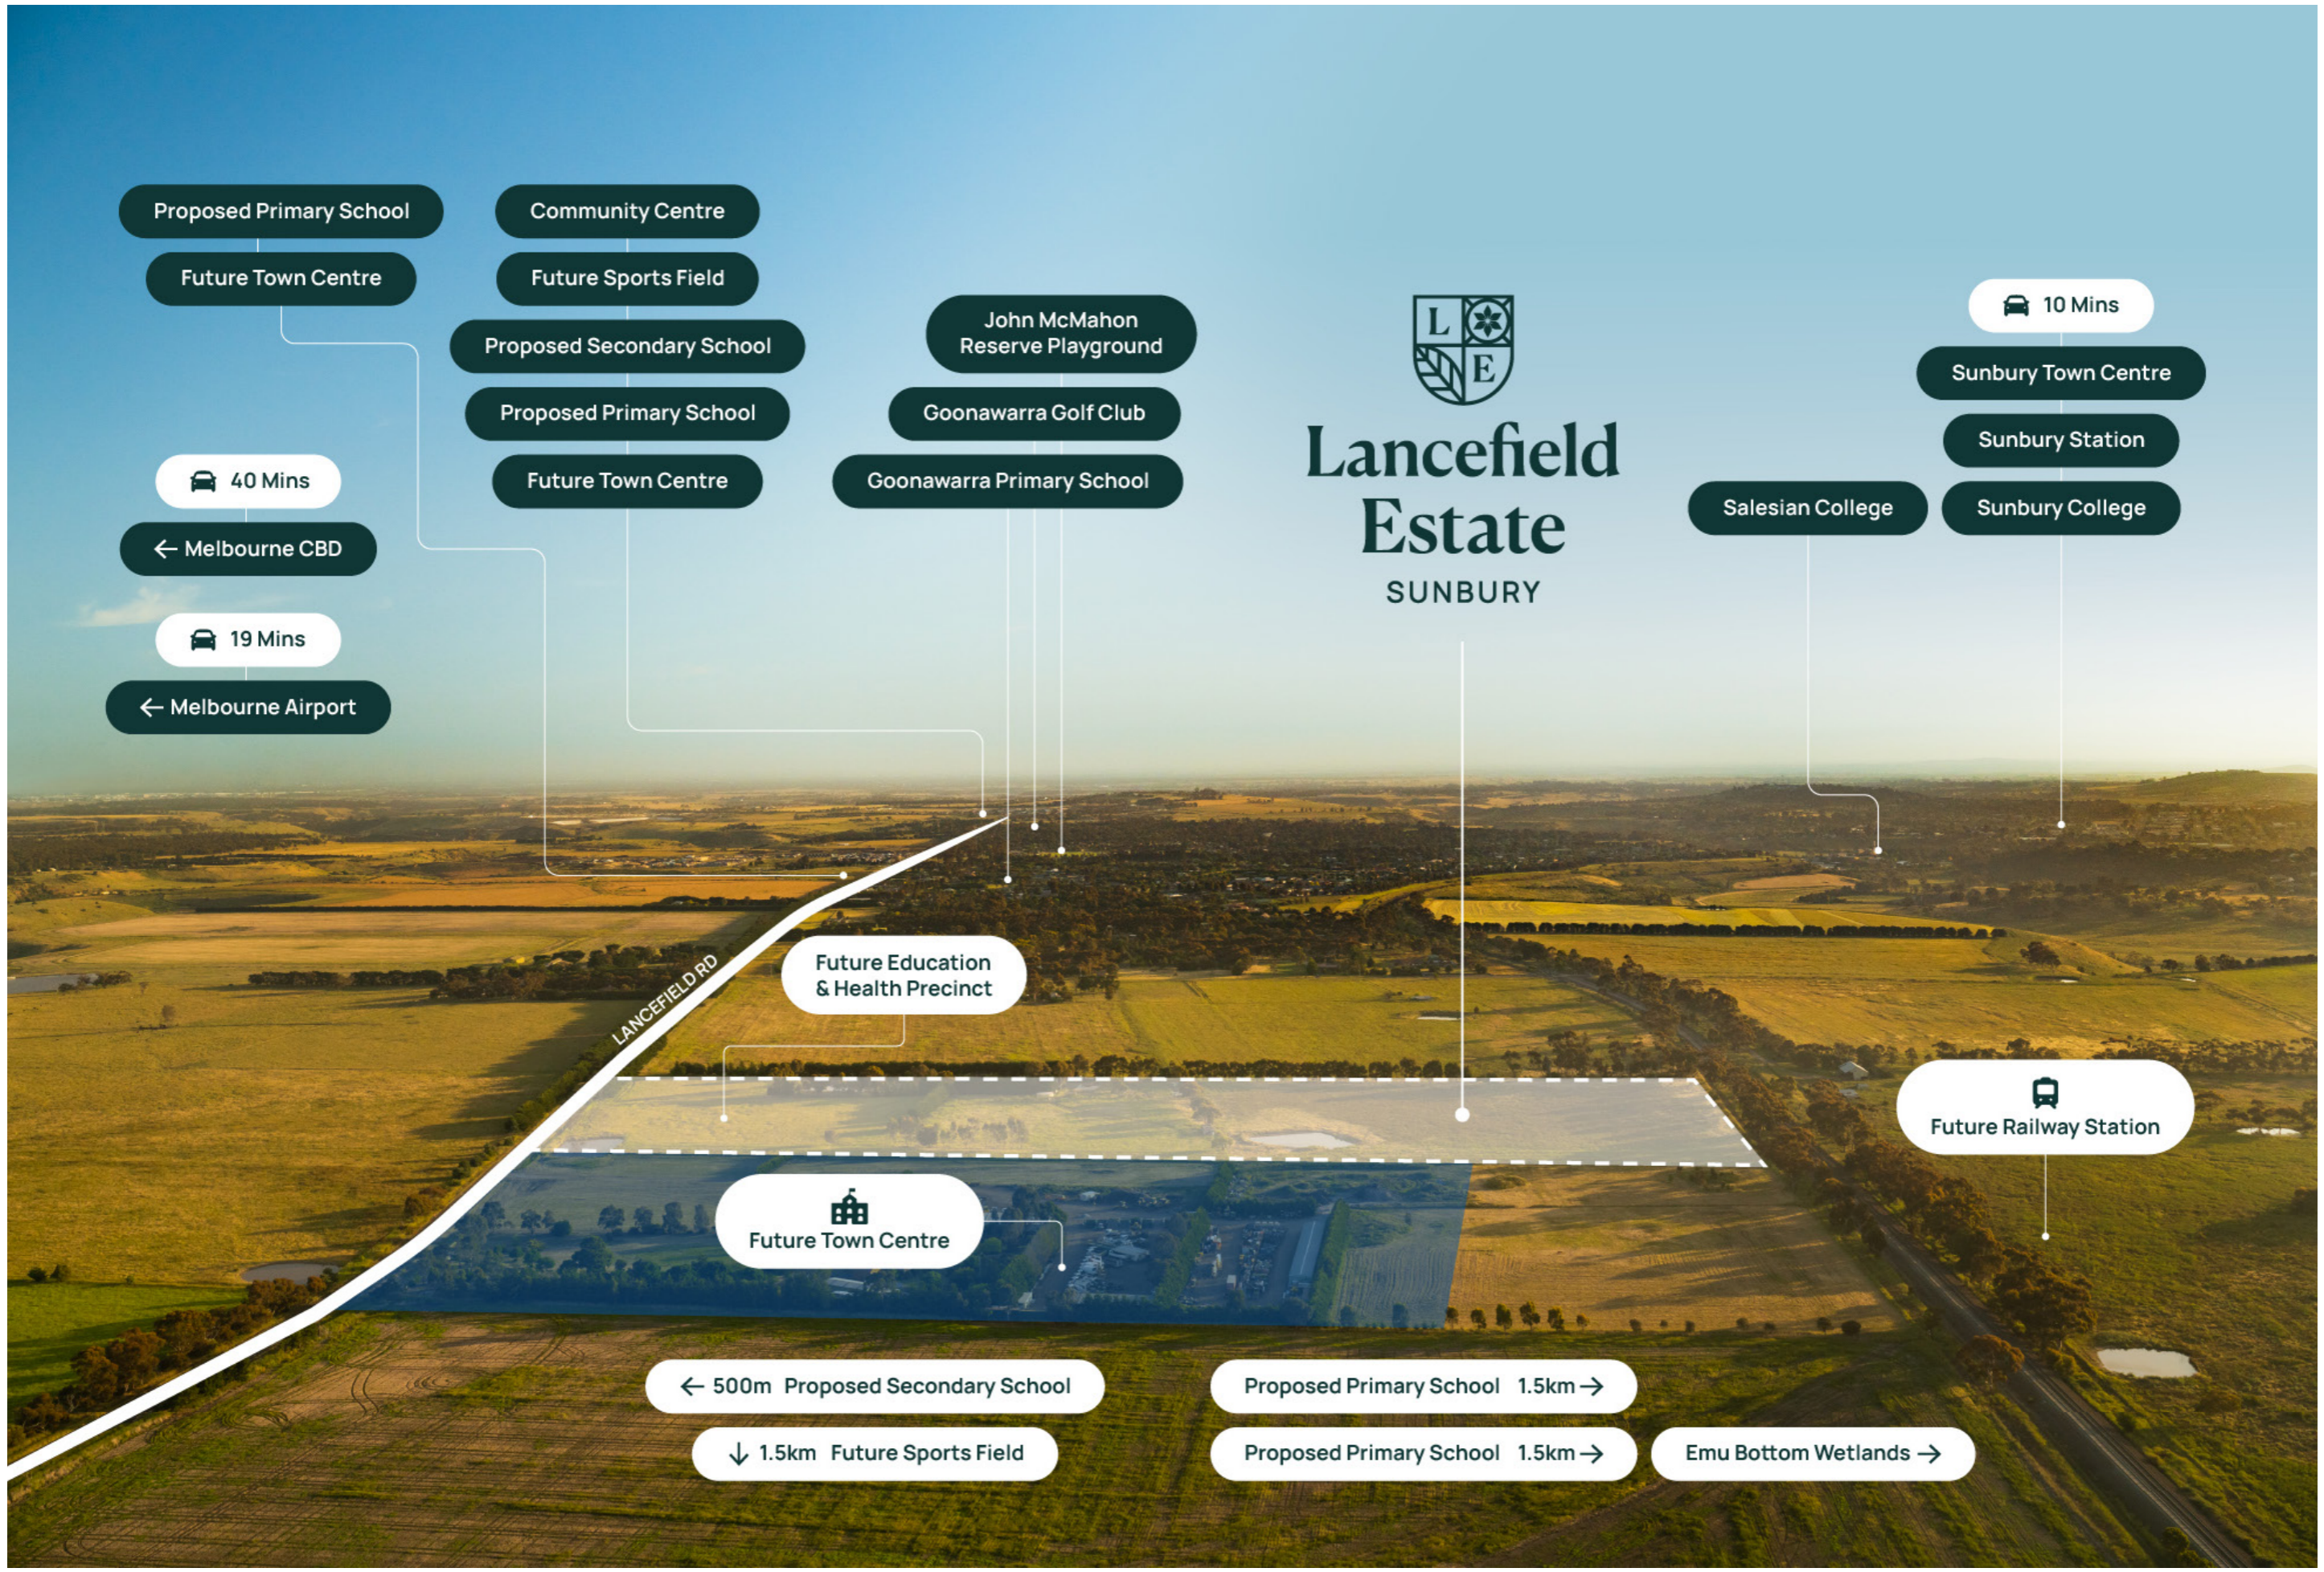

Lancefield Estate

SUNBURY

Live. Work. Thrive.

265 Lancefield Rd, Sunbury

**Lancefield
Estate**
SUNBURY

Proposed Primary School
Future Town Centre

Community Centre
Future Sports Field

Proposed Secondary School

Proposed Primary School

Future Town Centre

John McMahon Reserve Playground

Goonawarra Golf Club

Goonawarra Primary School

 10 Mins
Sunbury Town Centre
Sunbury Station
Salesian College
Sunbury College

 40 Mins

← Melbourne CBD

 19 Mins

← Melbourne Airport

LANCEFIELD RD
Future Education & Health Precinct

Future Town Centre

Future Railway Station

← 500m Proposed Secondary School

↓ 1.5km Future Sports Field